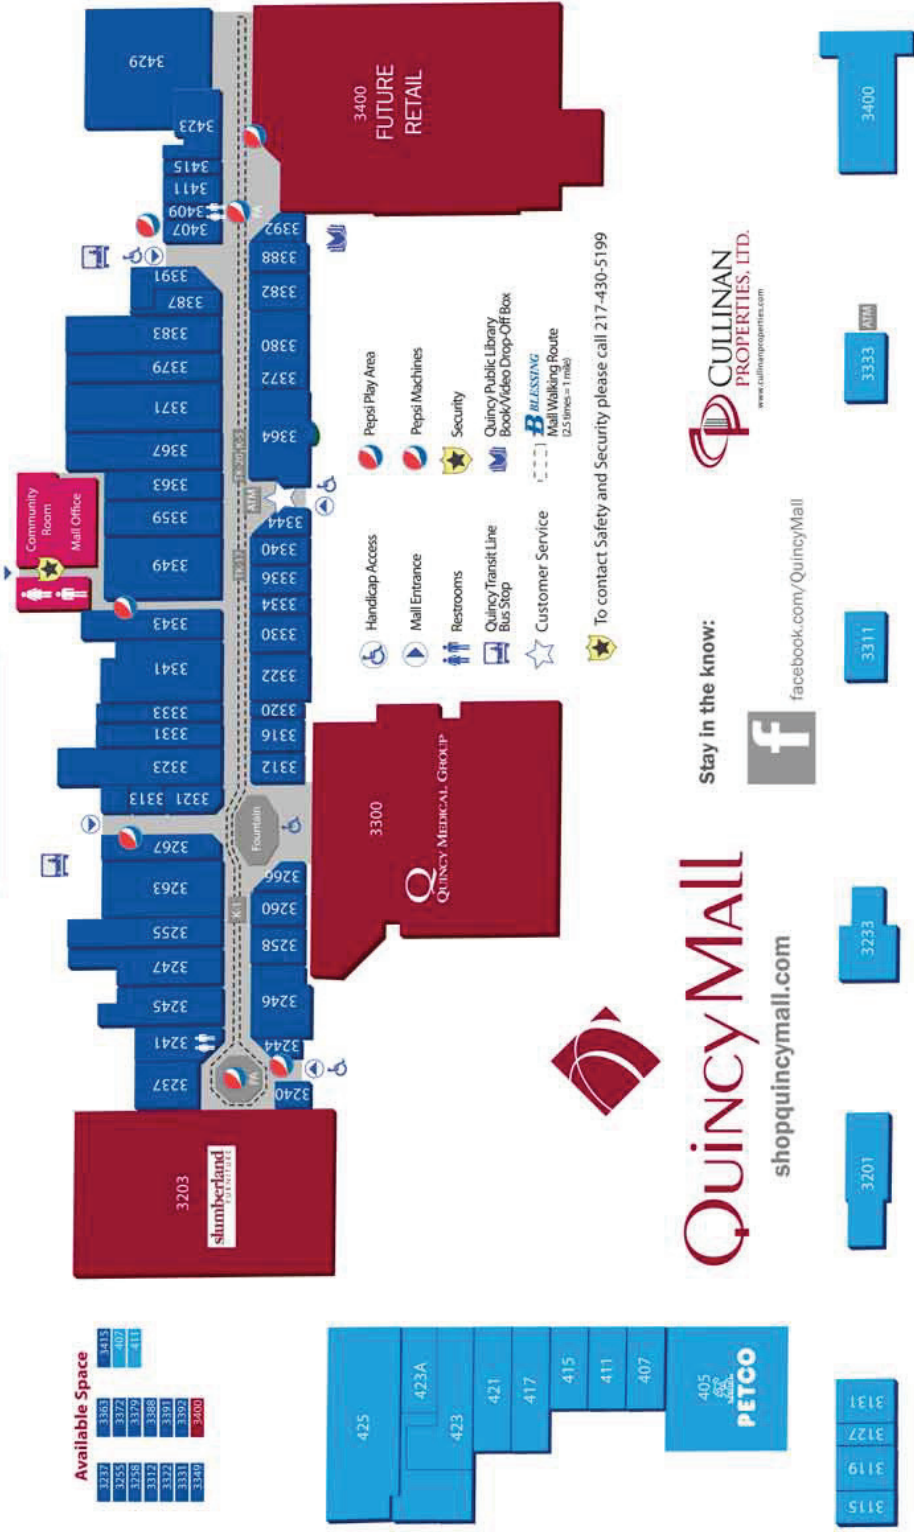

All Stores (217) Area Code Unless Noted

Anchor

- 3203 Slumberland 776-7777
- 3300 Future Quincy Medical Group
- 3400 Future Retail Store

Books, Cards & Gifts

- 3324 Domestic, Etc. 223-2799
- 3341 Kirin's Hallmark 224-7890
- 3316 Spencer's Gifts 224-9559

Entertainment

- 423 Aladdin's Castle 222-5074
- 3246 Pepsi Play Area .....coming soon
- 3429 VIP Cinemas .....coming soon

Eyewear

- 1131 All About Eyes 223-7900

Fashion - Athletic

- 3247 Hibbett Sports 223-8370

Fashion - Women's

- 3359 Buckle 223-0228
- 3343 Christopher & Banks 224-8560
- 3263 Hershbaron 223-1533
- 3246 Factory Connection 209-0014
- 3367 Maurice's 224-4323
- 3383 rue21 228-0397
- 3371 Victoria's Secret 228-2015

Fashion - Men's

- 3359 Buckle 223-0228
- 3246 Factory Connection 209-0014
- 3383 rue21 228-0397

Fashion - Children's

- 3267 Justice 223-9211
- 3380 The Children's Place 223-7390

Food & Refreshment

- 3320 Auntie Anne's Pretzels 223-4784
- 3260 Dairy Queen 209-3028
- 415 Qdoba 222-4822
- 3201 McDonald's 222-8191
- 3115 Starbucks 224-4537
- 3244 Sidell's Bakery 209-3254
- 3311 Hop 222-4467
- 3364 OTown BBQ and Brews 209-3181
- 3407 Spi Rolls 242-1754

Live, Laugh, Shop!

Available Space

QUINCY MALL

shopquincymall.com

Stay in the know:

facebook.com/QuincyMall

- 3115
- 3119
- 3127
- 3131

- 3201
- 3233

- 3311

- 3333 ATM

- 3400

To contact Safety and Security please call 217-430-5199